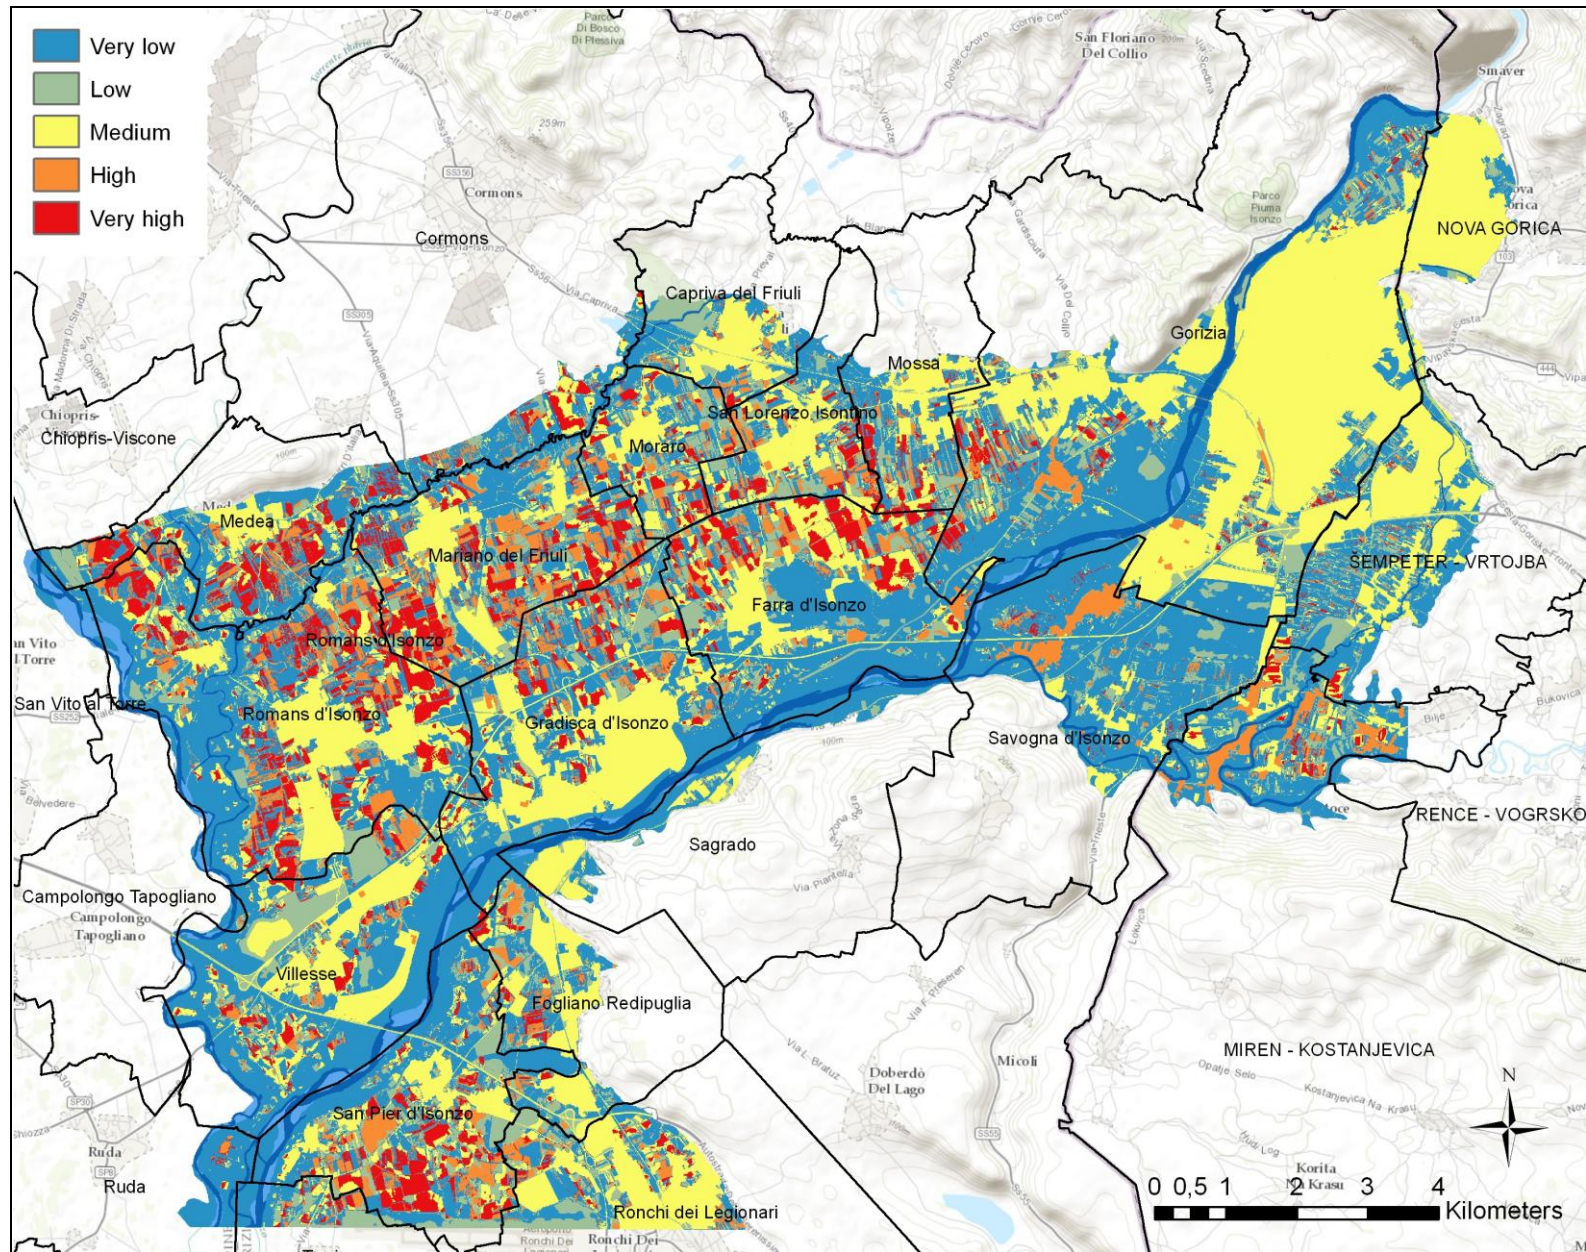

Overall Hazard Map

Overall hazard map: IP (hazard index) values are grouped into 5 classes of equal amplitude, from very low hazard (blue) to very high (red).